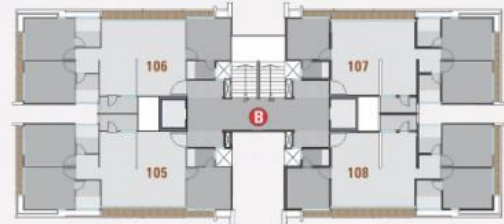

Total Project Area:- 1.06 ACRES

No. of Units: 76

No. of Floors: 13

No. of Towers: 3

A-B-C BUILDING

3BHK TYPICAL FLOOR PLAN

FACILITIES

FLOWER GARDEN