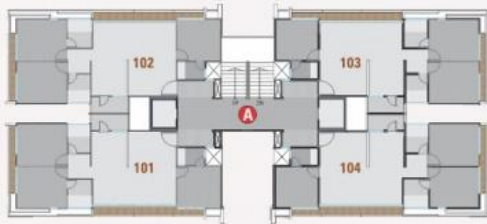

Total Project Area:- 1.06 ACRES

No. of Units: 76

No. of Floors: 13

No. of Towers: 3

A-B-C BUILDING

3BHK TYPICAL FLOOR PLAN

FACILITIES

FLOWER GARDEN